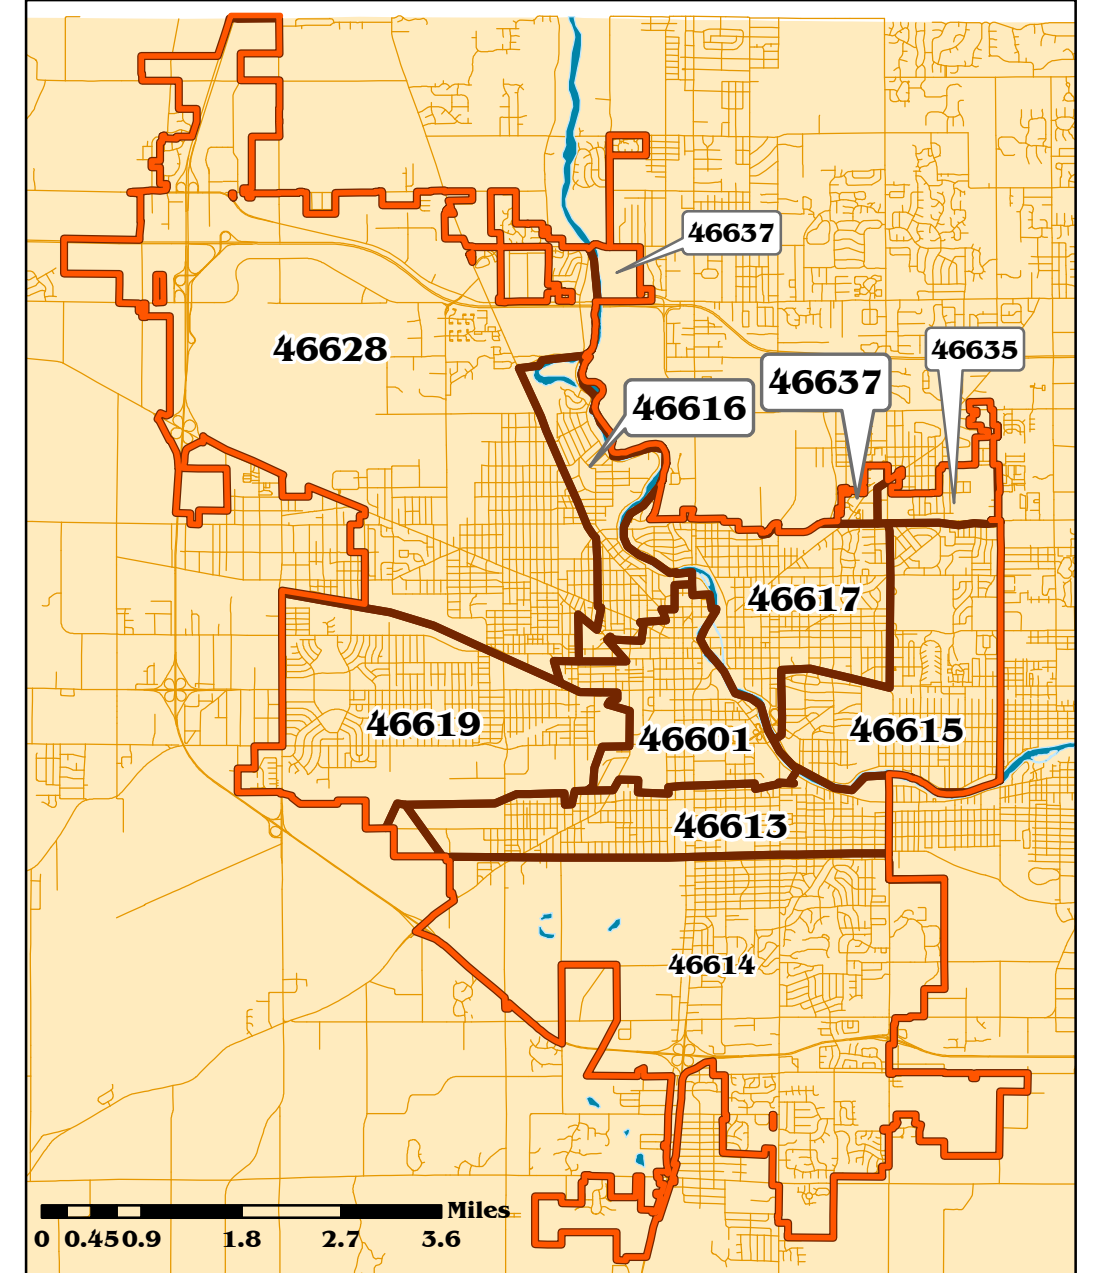

St. Joseph County Zip Codes

City of South Bend Zip Codes

Map Produced
June 2007
City of South Bend
Bureau of GIS

Disclaimer: The information on this map was prepared from a Geographic Information System established by St. Joseph County, Indiana for the use of the City of South Bend, Indiana for their internal purposes only, and was not designed or intended for general use by members of the public. The City of South Bend, Indiana, its employees and personnel, makes no representation or warranty as to its accuracy, and in particular, its accuracy as to labeling, dimensions, contours, property boundaries, or placement or location of any map features thereon; nor to the accuracy of any other information contained herein. The City disclaims any and all liability for any act taken in reliance upon the data herein provided.